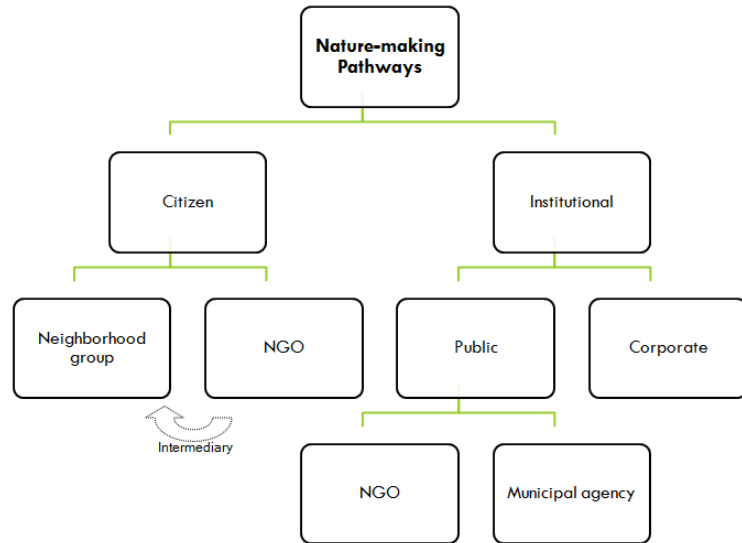

Nature-making

Designing landscapes to produce ecosystem services in neighborhoods and cities.

	Case	Pathway
Services	Air quality improvement	Institutional
		Tree planting for air quality (" Greening Morrisania ") (NYC)
		"Sacramento Urban Forest for Clean Air Project" (Sacramento)
	Carbon sequestration and storage	
	Energy efficiency	
	Phytoremediation*	
Stormwater management	Pearl District "water parks" (Portland, OR)	Institutional
Wildlife habitat and forage	Garden for Birds (San Francisco)	Citizen
	Ivy Narrow Bird Preserve (New Haven)	Citizen

*Phytoremediation is rarely classified as an ecosystem service of urban trees and other vegetation. Its inclusion here was inspired by Kaja Kühl's *A Field Guide to Phytoremediation*.